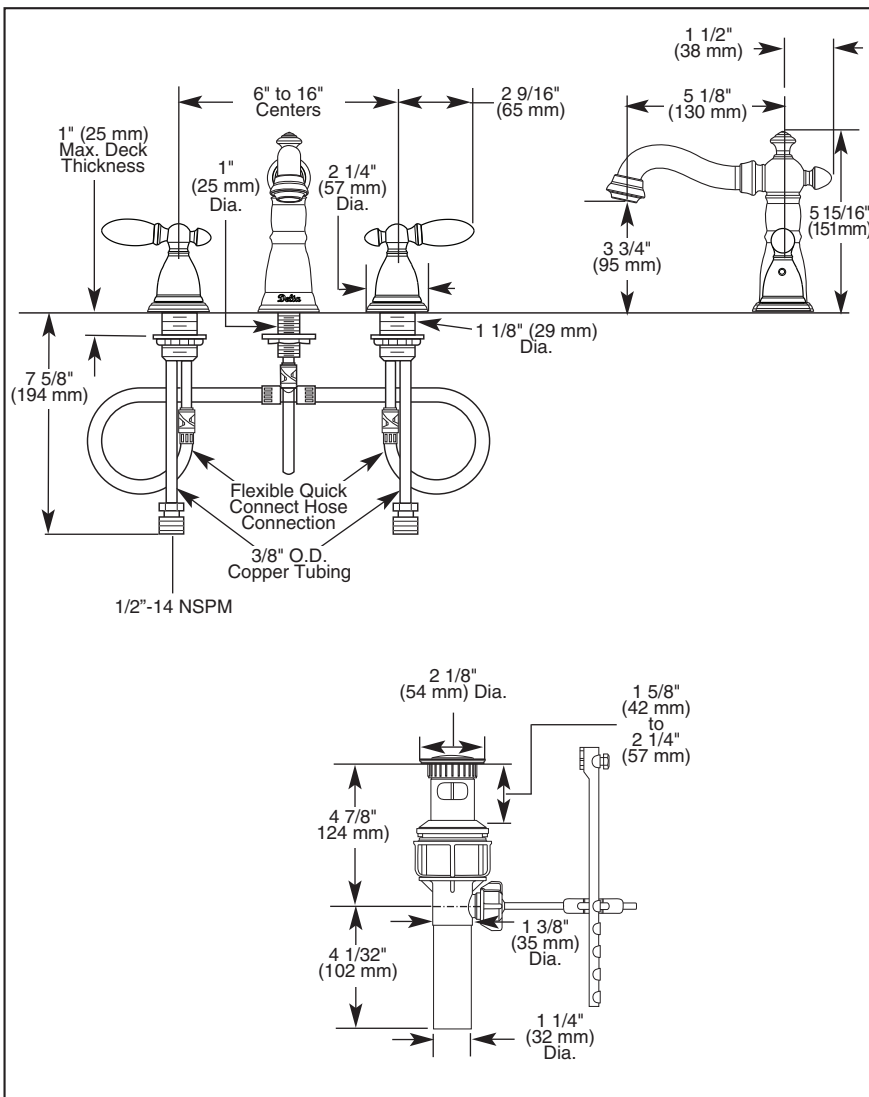

## LAVATORY FAUCETS

- Victorian® Bath Collection
- Two Handle Widespread Deck Mount
- 3 Hole Sink Applications
- 6" to 16" Centers
- Quick Snap® Installation

### STANDARD SPECIFICATIONS:

- Solid brass fabricated end valve and spout bodies.
- Widespread - 6" (152mm) to 16" (406 mm) centers.
- 5 1/8" (130 mm) long, 5 15/16" (151 mm) high, rigid spout.
- Quick Snap® Installation
- 1/4 turn handle stops
- Hot and cold stems are interchangeable.
- Control mechanism is the rotating cylinder type with stainless steel plate and 180° rotation, with replaceable non-metallic seats operating in stainless steel lined sockets.
- Models have metal drain with pop-up type fitting with plated flange and stopper.
- Maximum flowrate 1.5 gpm @ 60 PSI.
- Use RP10612 for thick deck mounting kit.