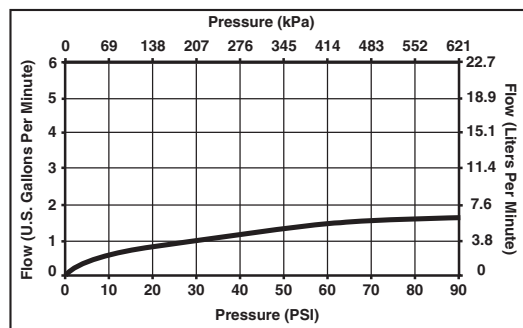

COMPLIES WITH:

- ASME A112.18.1 / CSA B125.1
- ASME A112.18.2 / CSA B125.2
- Indicates compliance to ICC/ANSI A117.1
- Verified compliant with .25% weighted average Pb content regulations.
- EPA WaterSense