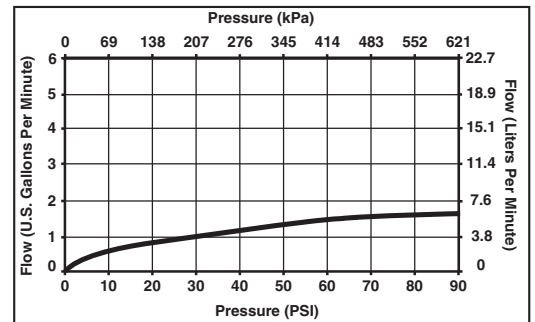

COMPLIES WITH:

- ASME A112.18.1 / CSA B125.1
- ASME A112.18.2 / CSA B125.2
- Indicates compliance to ICC/ANSI A117.1
- EPA Water Sense
- Verified to <0.25% Pb average wetted surface regulations.