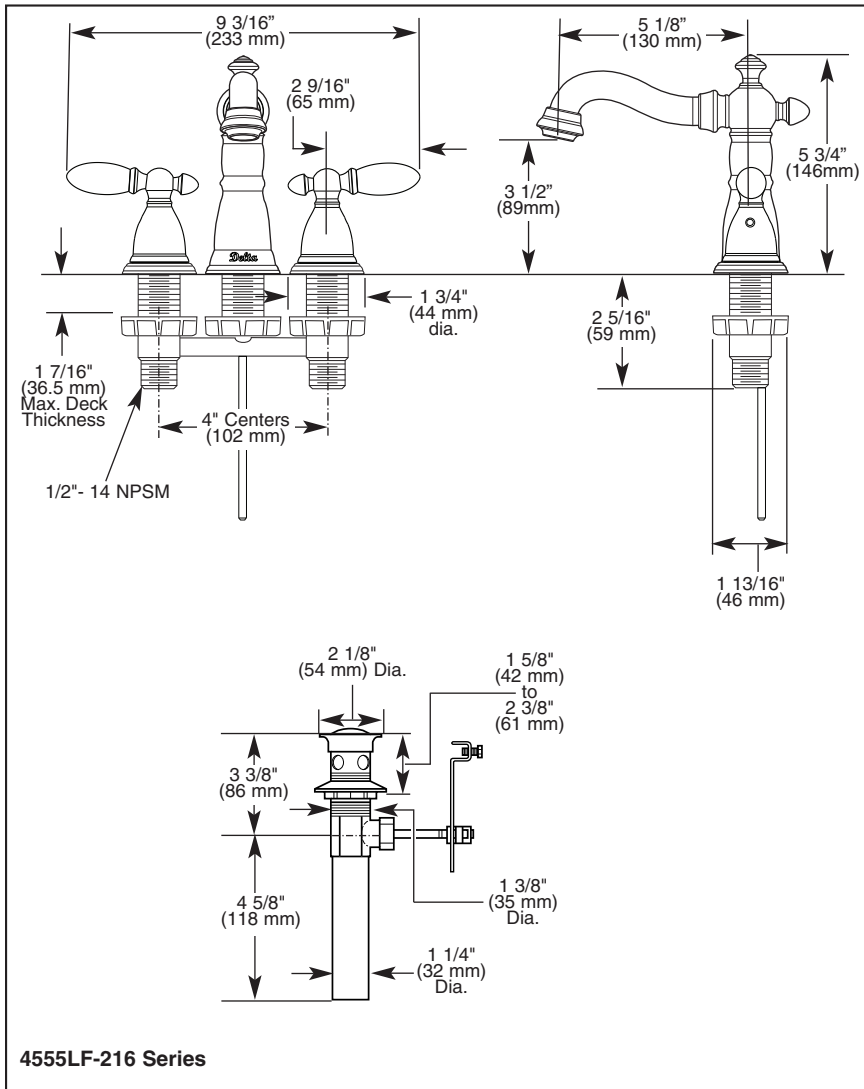

4555LF-216

Submitted Model No.: \_\_\_\_\_

Specific Features: \_\_\_\_\_

# LAVATORY FAUCETS

- Victorian® Bath Collection
- Two Handle Deck Mount
- 3 Hole Sink Applications
- 4" Mini-Widespread

## STANDARD SPECIFICATIONS:

- Solid brass fabricated body.
- 4" (102 mm) mini-widespread.
- 5 1/8" (130 mm) long, 5 3/4" (146 mm) high rigid spout.
- 1/4 turn handle stops.
- Hot and cold stems are interchangeable.
- Control mechanism is the rotating cylinder type with stainless steel plate and 180° rotation, with replaceable non-metallic seats operating in stainless steel lined sockets.
- 1/2"-14 NPSM threaded male inlet shanks.
- Models have metal drain with pop-up type fitting with plated flange and stopper.
- Maximum flow rate 1.5 gpm @ 60 PSI.