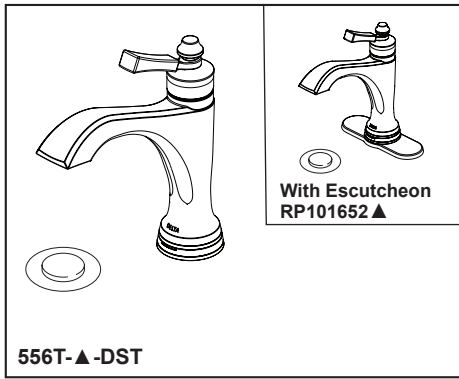

see what Delta can doSM

BATHROOM FAUCET

- Dorval[®] Bath Collection
- Single Handle Deck Mount

FEATURES:

- Touch₂O[®] with Touchless Technology
- 2 modes available: Touch₂O[®] with Touchless and Touch₂O[®] only
- DIAMOND Seal[®] Technology
- TempSense[®] Technology

STANDARD SPECIFICATIONS:

- Max flow rate 1.2 gpm @ 60 psi, 4.5 L/min @ 414 kPa
- One or three-hole mount (escutcheon not included, order separately)
- Diamond coated ceramic cartridge
- 1/4" O.D. straight, staggered PEX supply lines
- LED indicator light signals on-off, water temperature and when batteries run low
- Touch only mode for when the Touchless sensitivity is too high
- Modes easily changed from above the sink
- Uses 6 AA (included) or 6 C (not included) batteries
- EP102157 optional 110-120V AC adapter available (3 prong grounded outlet required)
- Models have metal drain with push pop-up type fitting with plated flange and stopper, no lift rod hole
- Optional red/blue indicator ring provided with model

COMPLIES WITH:

- ASME A112.18.1 / CSA B125.1
- ASME A112.18.2 / CSA B125.2
- EPA WaterSense[®]
- ICC/ANSI A117.1

556T-▲-DST

▲ Designate Proper Finish Suffix

Delta Faucet Company reserves the right (1) to make changes in specifications and materials, and (2) to change or discontinue models, both without notice or obligation. Dimensions are for reference only. See current full-line price book or www.deltafaucet.com for finish options and product availability.