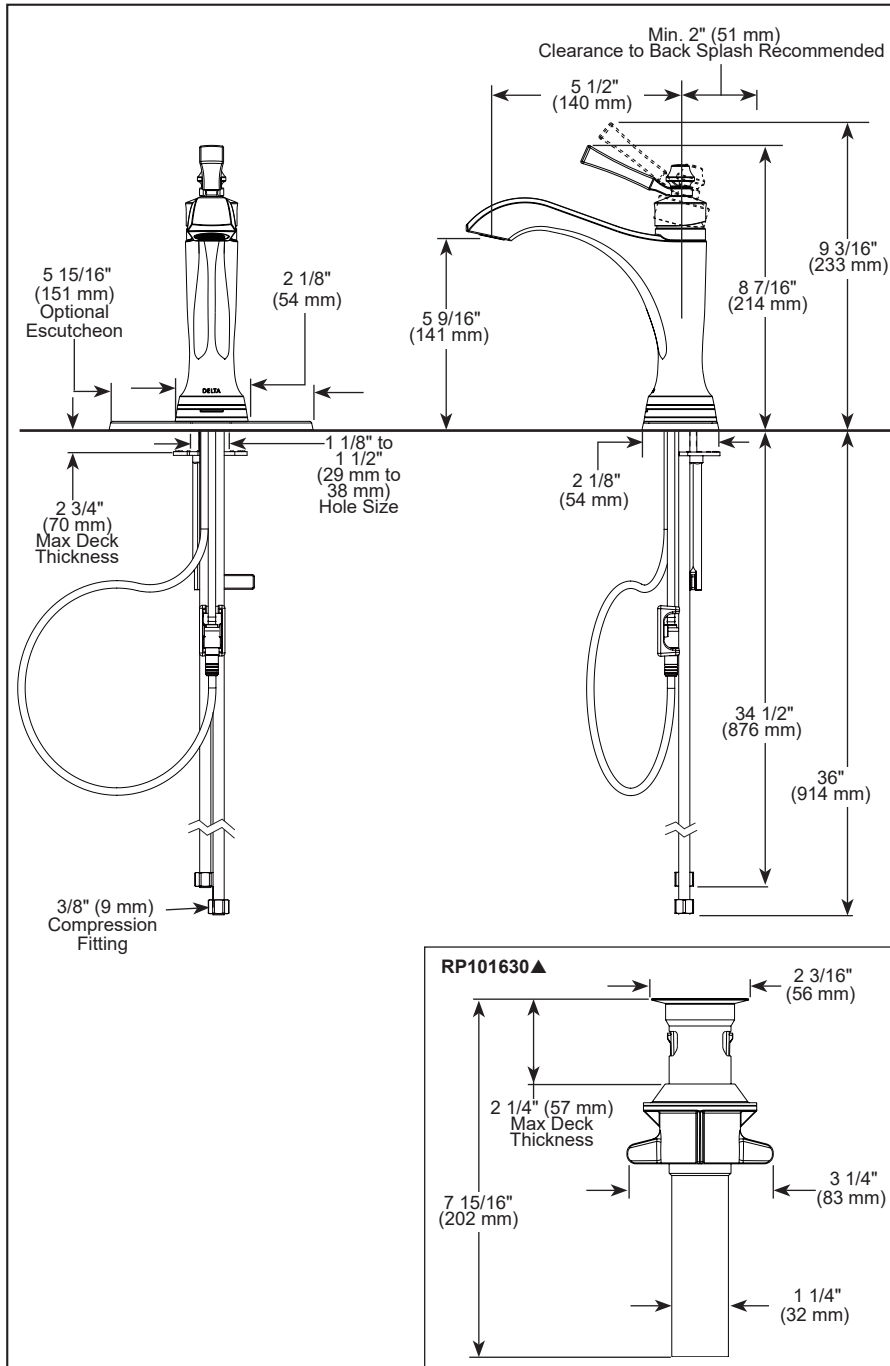

STANDARD SPECIFICATIONS:

- Max flow rate 1.2 gpm @ 60 psi, 4.5 L/min @ 414 kPa
- One or three-hole mount (escutcheon not included, order separately)
- Diamond coated ceramic cartridge
- 1/4" O.D. straight, staggered PEX supply lines
- LED indicator light signals on-off, water temperature and when batteries run low
- Touch only mode for when the Touchless sensitivity is too high
- Modes easily changed from above the sink
- Uses 6 AA (included) or 6 C (not included) batteries
- EP102157 optional 110-120V AC adapter available (3 prong grounded outlet required)
- Models have metal drain with push pop-up type fitting with plated flange and stopper, no lift rod hole
- Optional red/blue indicator ring provided with model

COMPLIES WITH:

- ASME A112.18.1 / CSA B125.1
- ASME A112.18.2 / CSA B125.2
- EPA WaterSense[®]
- ICC/ANSI A117.1

556T-▲-DST

▲ Designate Proper Finish Suffix

Delta Faucet Company reserves the right (1) to make changes in specifications and materials, and (2) to change or discontinue models, both without notice or obligation. Dimensions are for reference only. See current full-line price book or www.deltafaucet.com for finish options and product availability.

DSP-L-556T-DST Rev. H

Delta Faucet Company

55 E. 111th Street, Carmel, IN 46280
350 South Edgeware Road, St. Thomas, ON N5P 4L1
© 2025 Delta Faucet Company