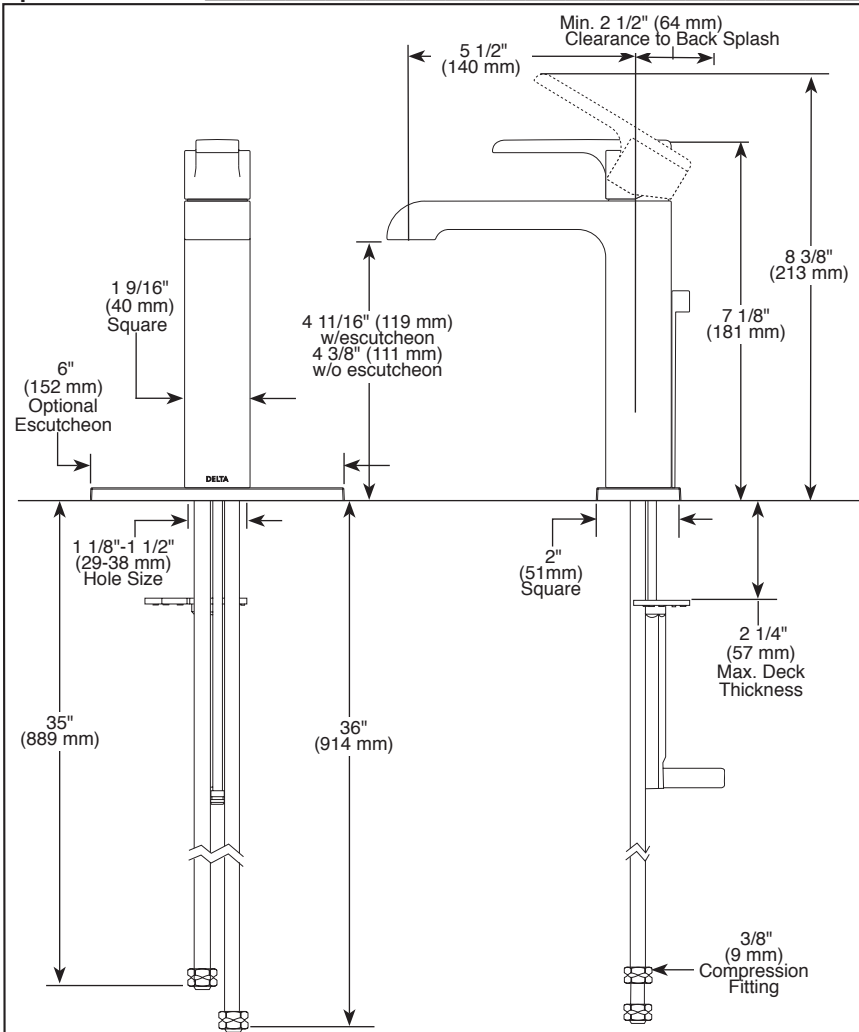

## BATHROOM FAUCET

- Ara® Bath Collection
- Single Handle Deck Mount

Submitted Model No.: \_\_\_\_\_

### STANDARD SPECIFICATIONS:

- Max flow rate 1.2 gpm @ 60 psi, 4.5 L/min @ 414 kPa
- GPM indicates max flow rate 1.0 gpm @ 60 psi, 3.8 L/min @ 414 kPa
- HGM indicates max flow rate 0.5 gpm @ 60 psi, 1.9 L/min @ 414 kPa
- One or three hole mount (escutcheon optional, included)
- Ceramic cartridge
- 3/8" O.D. straight, staggered PEX supply lines
- Red/blue indicator markings
- Models with suffix "MPU" have metal drain with pop-up type fitting with plated flange and stopper
- Models with suffix "LPU" are less pop-up
- Models with suffix "TP" have 50/50 pop-up type fitting with plated flange and stopper
- Solid brass fabricated spout