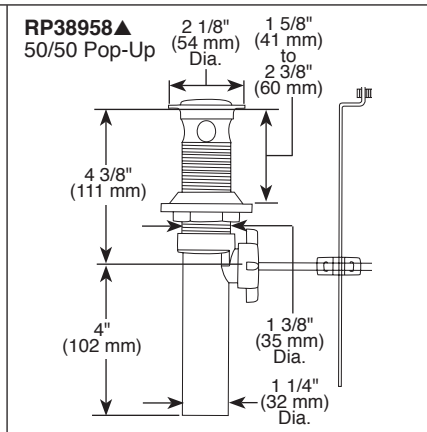

### STANDARD SPECIFICATIONS:

- Max flow rate 1.2 gpm @ 60 psi, 4.5 L/min @ 414 kPa
- GPM indicates max flow rate 1.0 gpm @ 60 psi, 3.8 L/min @ 414 kPa
- HGM indicates max flow rate 0.5 gpm @ 60 psi, 1.9 L/min @ 414 kPa
- One or three hole mount (escutcheon optional, included)
- Ceramic cartridge
- 3/8" O.D. straight, staggered PEX supply lines
- Red/blue indicator markings
- Models with suffix "MPU" have metal drain with pop-up type fitting with plated flange and stopper
- Models with suffix "LPU" are less pop-up
- Models with suffix "TP" have 50/50 pop-up type fitting with plated flange and stopper
- Solid brass fabricated spout