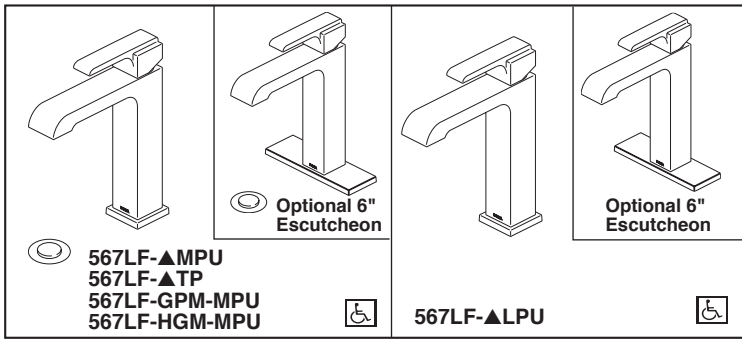

## BATHROOM FAUCET

- Ara® Bath Collection
- Single Handle Deck Mount

Submitted Model No.: \_\_\_\_\_

### STANDARD SPECIFICATIONS:

- Max flow rate 1.2 gpm @ 60 psi, 4.5 L/min @ 414 kPa
- GPM indicates max flow rate 1.0 gpm @ 60 psi, 3.8 L/min @ 414 kPa
- HGM indicates max flow rate 0.5 gpm @ 60 psi, 1.9 L/min @ 414 kPa
- One or three hole mount (escutcheon optional, included)
- Ceramic cartridge
- 3/8" O.D. straight, staggered PEX supply lines
- Red/blue indicator markings
- Models with suffix "MPU" have metal drain with pop-up type fitting with plated flange and stopper
- Models with suffix "LPU" are less pop-up
- Models with suffix "TP" have 50/50 pop-up type fitting with plated flange and stopper
- Solid brass fabricated spout