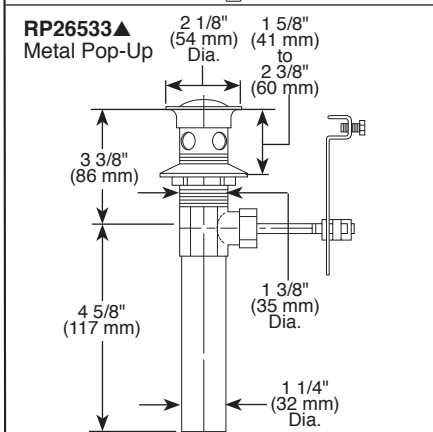

### STANDARD SPECIFICATIONS:

- Max flow rate 1.2 gpm @ 60 psi, 4.5 L/min @ 414 kPa
- GPM indicates max flow rate 1.0 gpm @ 60 psi, 3.8 L/min @ 414 kPa
- HGM indicates max flow rate 0.5 gpm @ 60 psi, 1.9 L/min @ 414 kPa
- One or three hole mount (escutcheon optional, included)
- Ceramic cartridge
- 3/8" O.D. straight, staggered PEX supply lines
- Red/blue indicator markings
- Models with suffix "MPU" have metal drain with pop-up type fitting with plated flange and stopper
- Models with suffix "LPU" are less pop-up
- Models with suffix "TP" have 50/50 pop-up type fitting with plated flange and stopper
- Solid brass fabricated spout