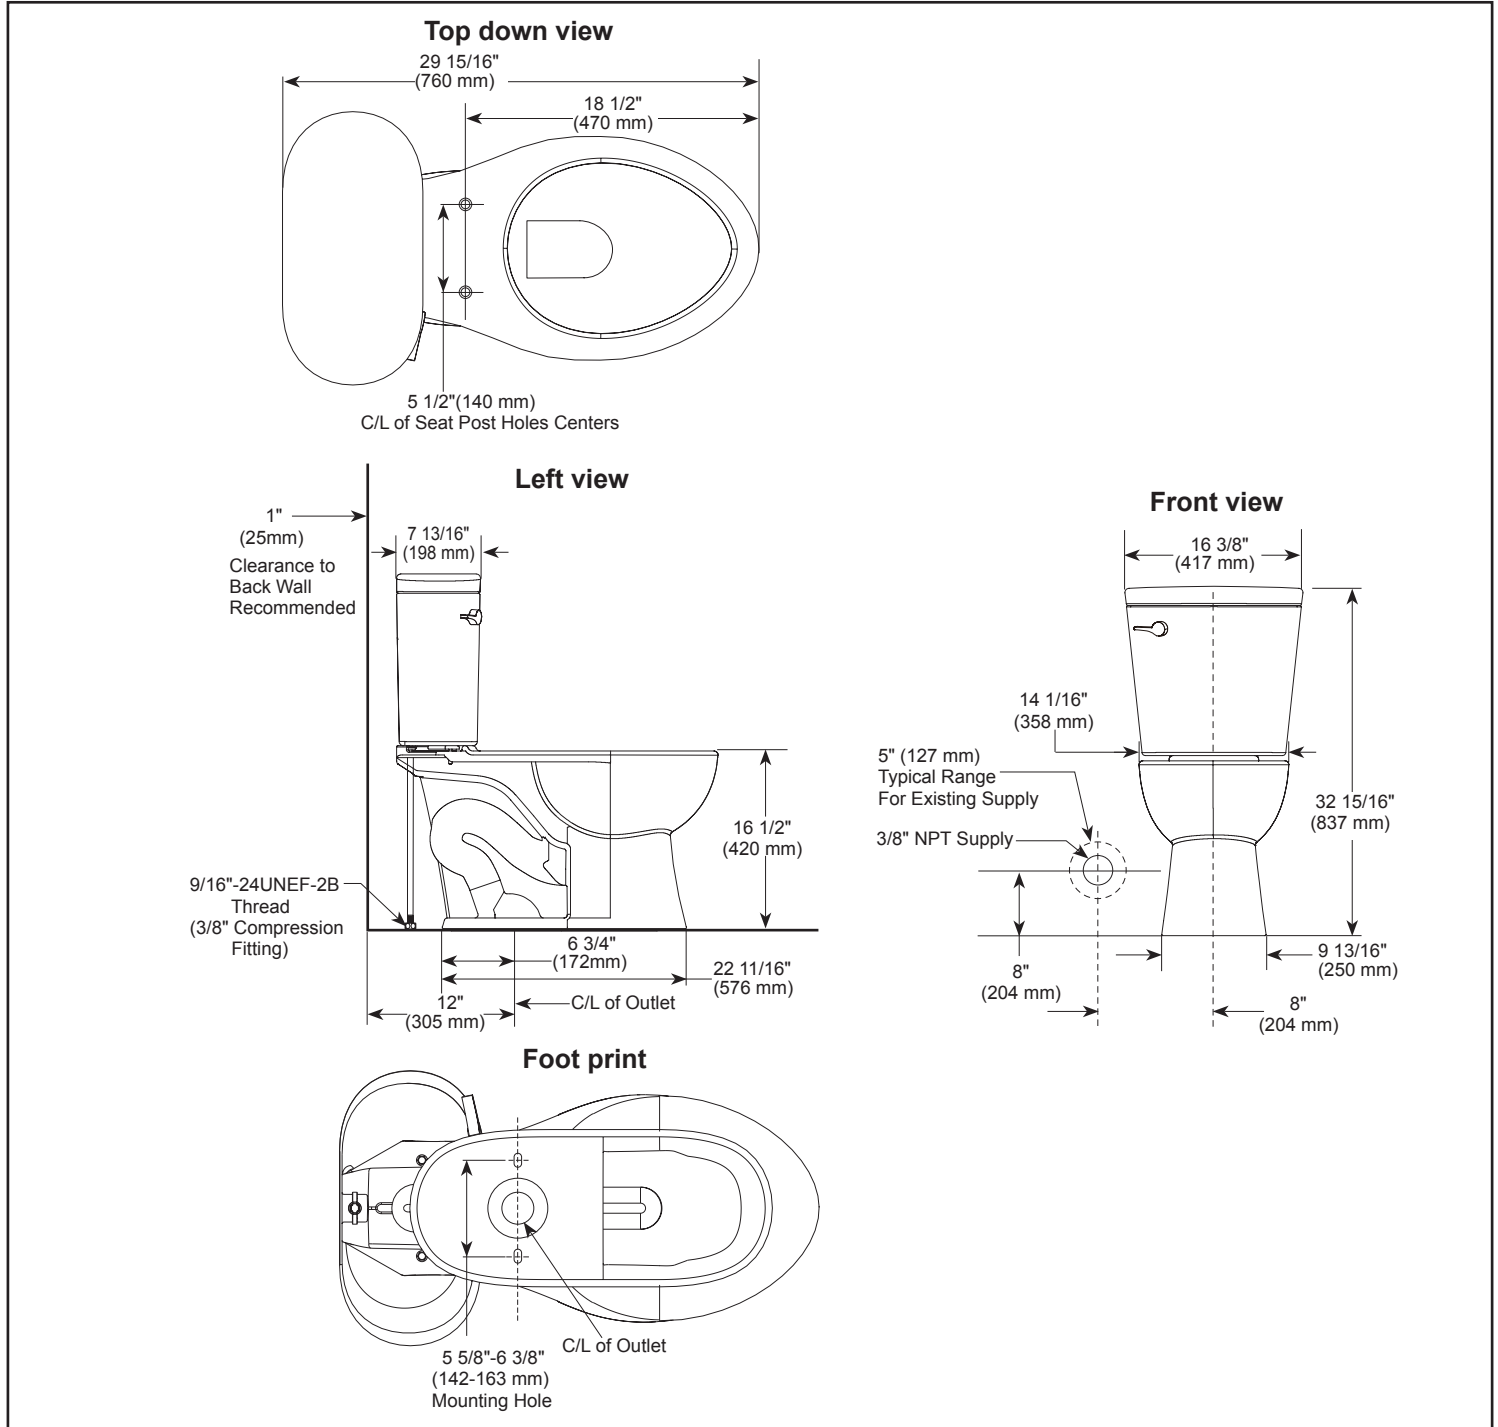

see what Delta can do™

Lilah™ TOILET C43202▲

STANDARD SPECIFICATIONS

- Vitreous China.
- 29 15/16" (760mm) in length, 16 3/8" (417mm) in width, 32 15/16" (837mm) in height.
- Single/High Efficiency Toilet (HET) flush system.
- Elongated bowl with chair height design (17" top of seat).
- 12" (305 mm) rough-in.
- High efficiency 1.28 gpf (4.8 lpf).
- 3" flush valve.
- Smartfit™ tank mounting with tool for installation.
- 2" (51 mm) fully glazed trapway.
- Includes polished chrome trip lever.
- Includes EZ Out™ Toilet Removal kit (including sponge, towel, gloves, scraper and plastic bag).
- Includes toilet seat and supply line.
- 1,000g MaP score at 1.28 gpf.

Technical Information	
Fixture configuration	Two-piece, elongated
Water per flush	1.28 gpf (4.8 lpf)
Passageway	2" (51mm)
Water area	9 3/4" X 6 1/8" (247mm x 155 mm)
Water depth from rim	7 3/8" (188 mm)
Seat post hole centers	5 1/2" (140mm)
Included Components:	
Bowl	RP71162▲
Tank	RP75955▲
Tank Cover	RP75954▲
Trip Lever	RP71181▲
Mounting Hardware – Bowl to floor	RP71146
Mounting Hardware – Tank to bowl	RP72471
Seat Assembly	RP71195▲

see what Delta can do™

Lilah™ TOILET C43202▲

■ Elongated Bowl

Submitted Model No.: _____
 Specific Features: _____

▲ Designate proper finish suffix

Delta reserves the right (1) to make changes in specifications and materials, and (2) to change or discontinue models, both without notice or obligation. Dimensions are for reference only. See full-line pricebook or www.deltatoilet.com for finish options and product availability.