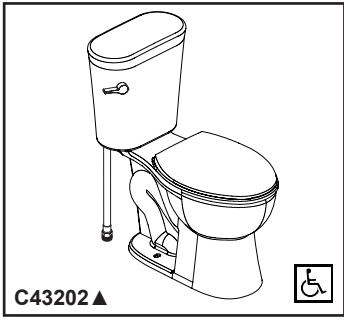

see what Delta can do™