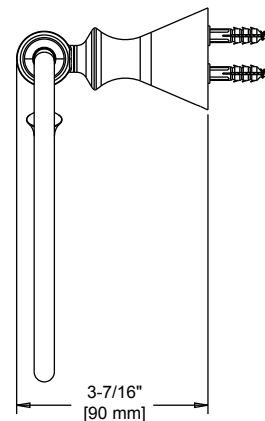

TECHNICAL DATA

Vessona™

TOWEL RING

MATERIALS: Post - Zinc Die Cast
 Ring - Zinc Die Cast
 Wall Plate - Steel, Zinc Plated

INSTALLATION: Mount wall plate bracket(s) per installation instructions with supplied fasteners. Slip product over wall plate(s) and tighten set screws until secure.

SPECIFICATION: Surface mounted towel ring shall be model _____
 (fill in model number) by Liberty Hardware Manufacturing Corporation.

see what Delta can do™