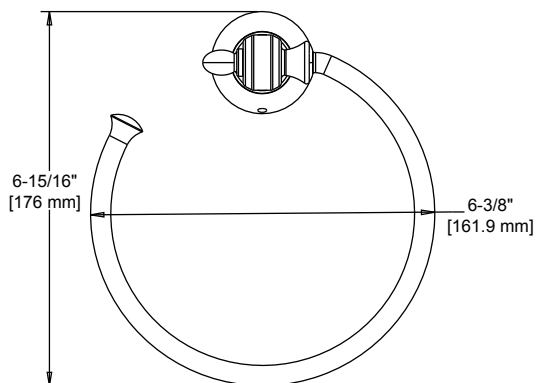

TECHNICAL DATA

Vessona™

TOWEL RING

MATERIALS: Post - Zinc Die Cast
 Ring - Zinc Die Cast
 Wall Plate - Steel, Zinc Plated

INSTALLATION: Mount wall plate bracket(s) per installation instructions with supplied fasteners. Slip product over wall plate(s) and tighten set screws until secure.

SPECIFICATION: Surface mounted towel ring shall be model _____
 (fill in model number) by Liberty Hardware Manufacturing Corporation.

see what Delta can do™