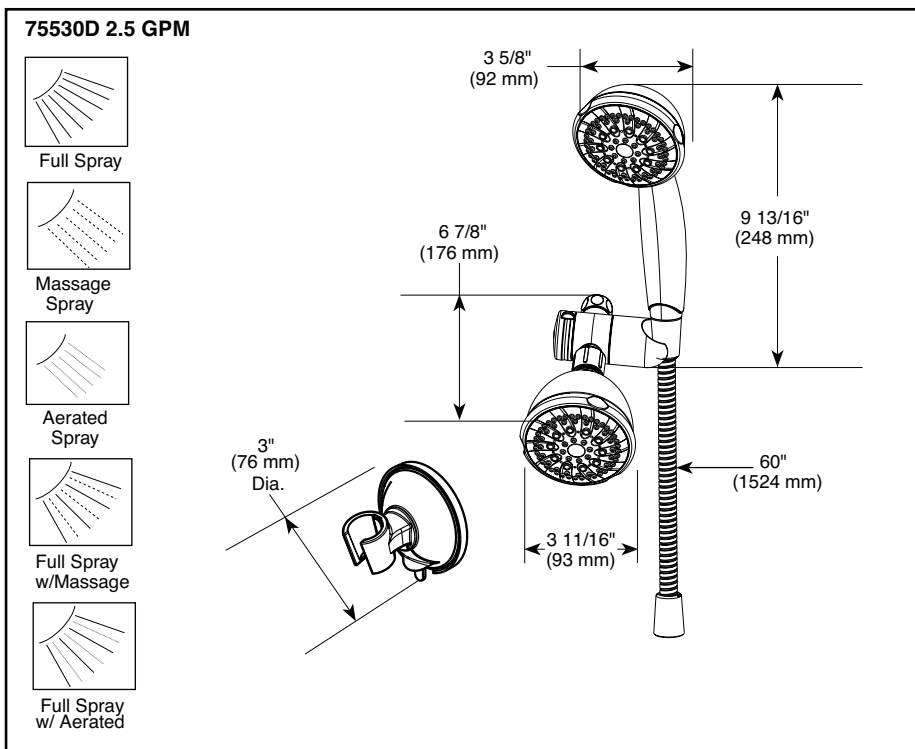

see what Delta can do™

HAND SHOWER/ SHOWER HEAD COMBO

- Five spray massage hand shower/shower head unit

FEATURES:

- Touch-Clean® nozzles
- Anywhere Mount™

STANDARD SPECIFICATIONS:

- Maximum 2.5 gpm @ 80 psi, 9.5 L/min @ 550 kPa
- Convenient anywhere suction cup mount
- 60" (1524 mm) metal hose
- 3-way diverter/mount

WARRANTY

- Lifetime limited warranty on parts (other than electronic parts and batteries) and finishes; or, for commercial users, for 5 years from date of purchase.
- 5 year limited warranty on electronic parts (other than batteries); or, for commercial users, for 1 year from the date of purchase. No warranty is provided on batteries.

COMPLIES WITH:

- ASME A112.18.1 / CSA B125.1