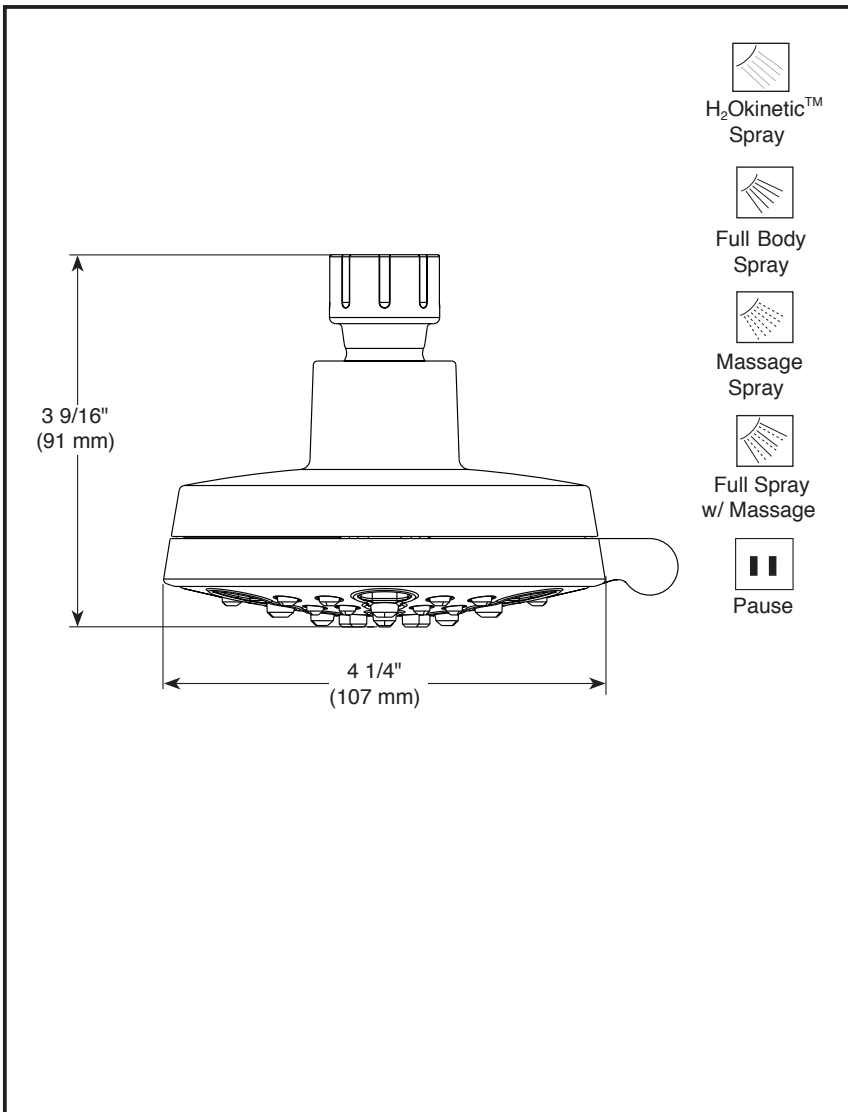

SHOWERHEAD

- H₂Okinetic Technology® Showerhead
- 5-Spray Setting Showerhead
- Touch-Clean® Nozzles

75559 ▲

Submitted Model No.: _____

Specific Features: _____

STANDARD SPECIFICATIONS:

- Maximum flow rate 2.0 gpm (7.6L/min) @ 80 PSI.
- ABS showerhead with five settings – not a positive shut-off.
- Standard 1/2" pipe fitting.
- Easy-turn spray dial.

COMPLIES WITH

- ASME A112.18.1 / CSA B125.1

▲ Designate proper finish suffix

Delta reserves the right (1) to make changes in specifications and materials, and (2) to change or discontinue models, both without notice or obligation. Dimensions are for reference only. See current full-line price book or www.deltafaucet.com for finish options and product availability.