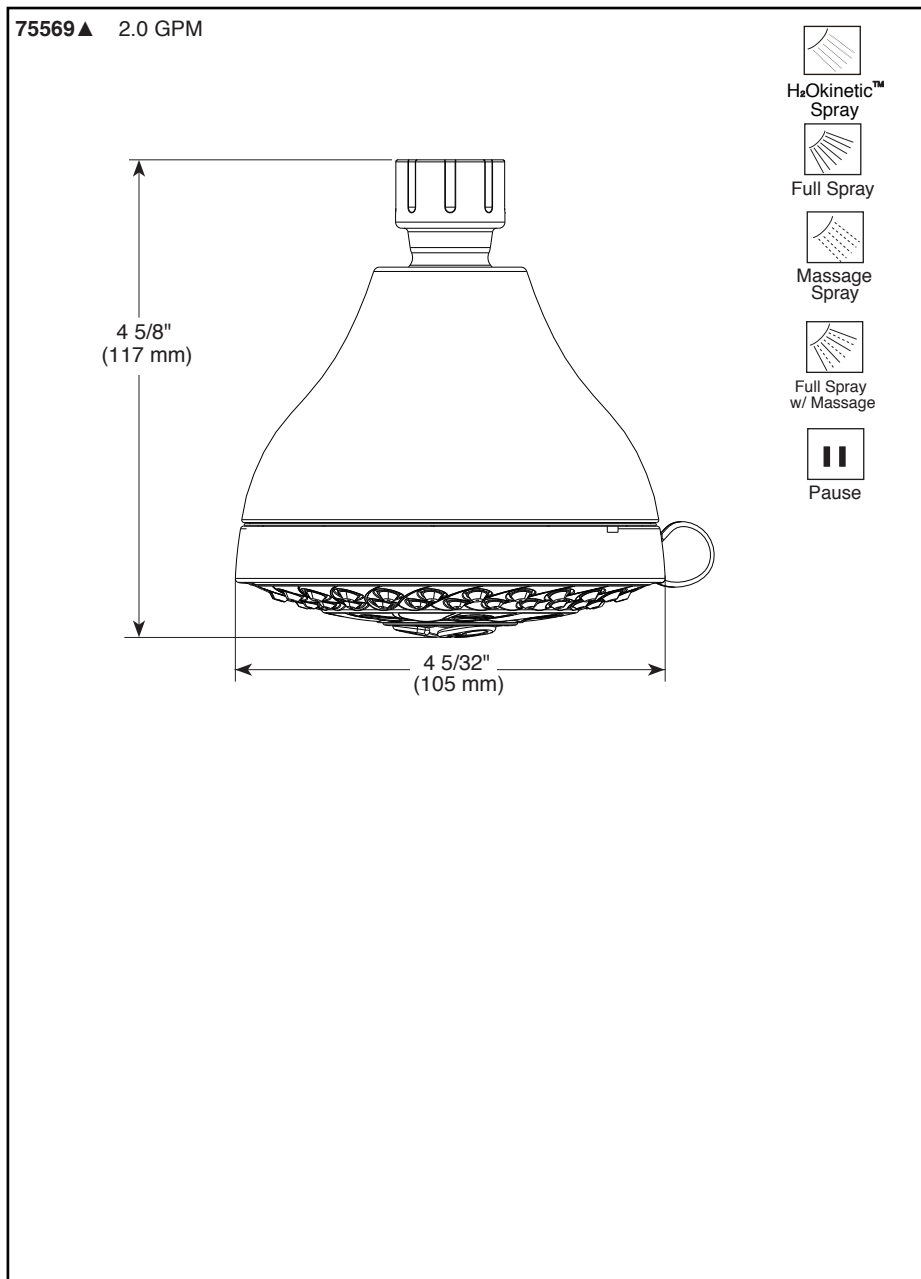

75569 ▲

Submitted Model No.: \_\_\_\_\_

Specific Features: \_\_\_\_\_

▲ Designate proper finish suffix

Delta reserves the right (1) to make changes in specifications and materials, and (2) to change or discontinue models, both without notice or obligation. Dimensions are for reference only. See current full-line price book or [www.deltafaucet.com](http://www.deltafaucet.com) for finish options and product availability.

## STANDARD SPECIFICATIONS:

- 2.0 gpm @ 80 psi (7.6 L/min @ 552 kPa).
- ABS showerhead with five settings – not a positive shut-off.
- Standard 1/2" pipe fitting.
- Easy-turn spray dial.