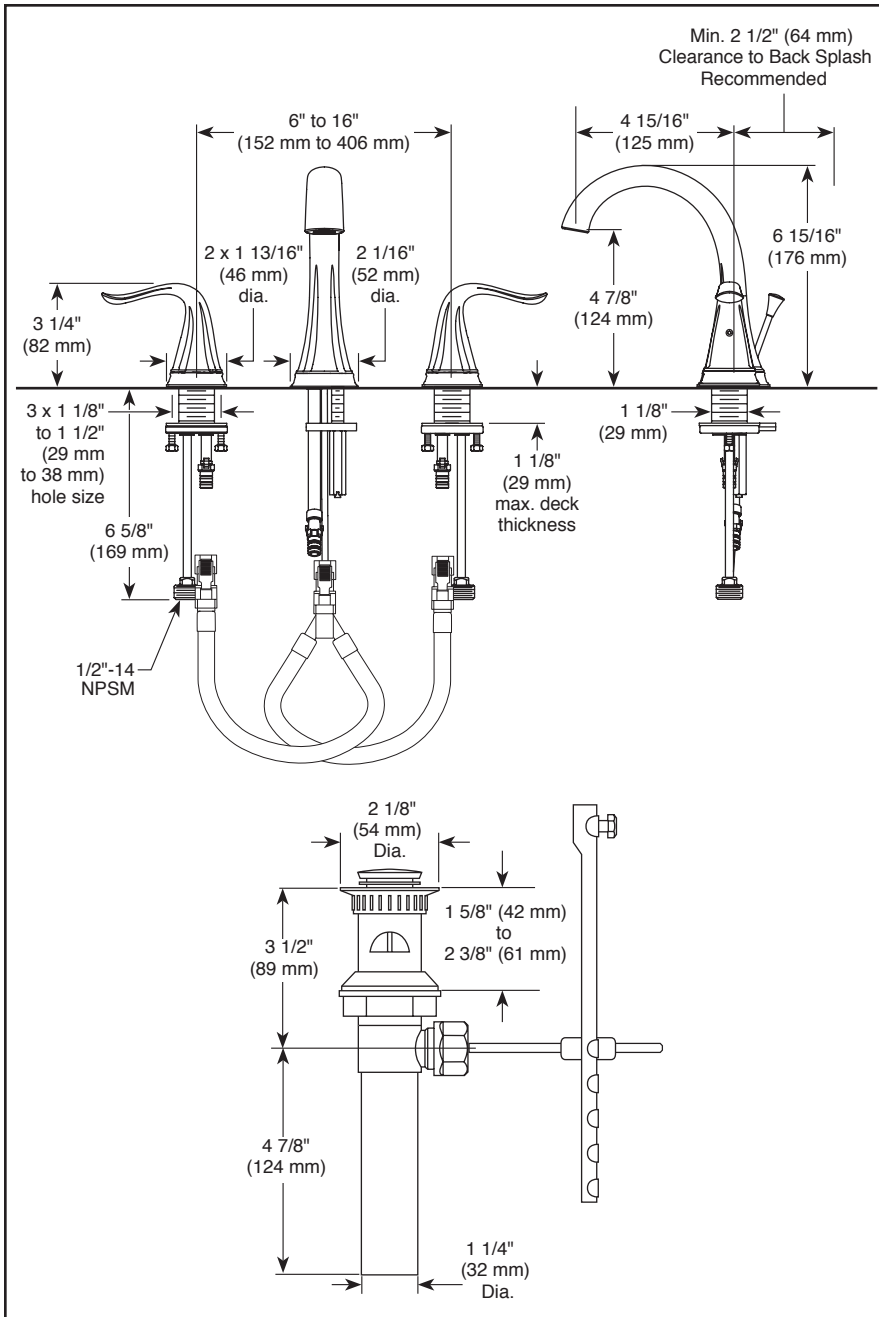

▲ Designate proper finish suffix

55 E. 111th Street, Indianapolis, Indiana 46280
350 South Edgeware Road, St. Thomas, ON N5P 4L1
© 2016 Masco Corporation of Indian

Delta reserves the right (1) to make changes in specifications and materials, and (2) to change or discontinue models, both without notice or obligation. Dimensions are for reference only. See current full-line price book or www.deltafaucet.com for finish options and product availability.

DSP-L-35705LF Rev. D