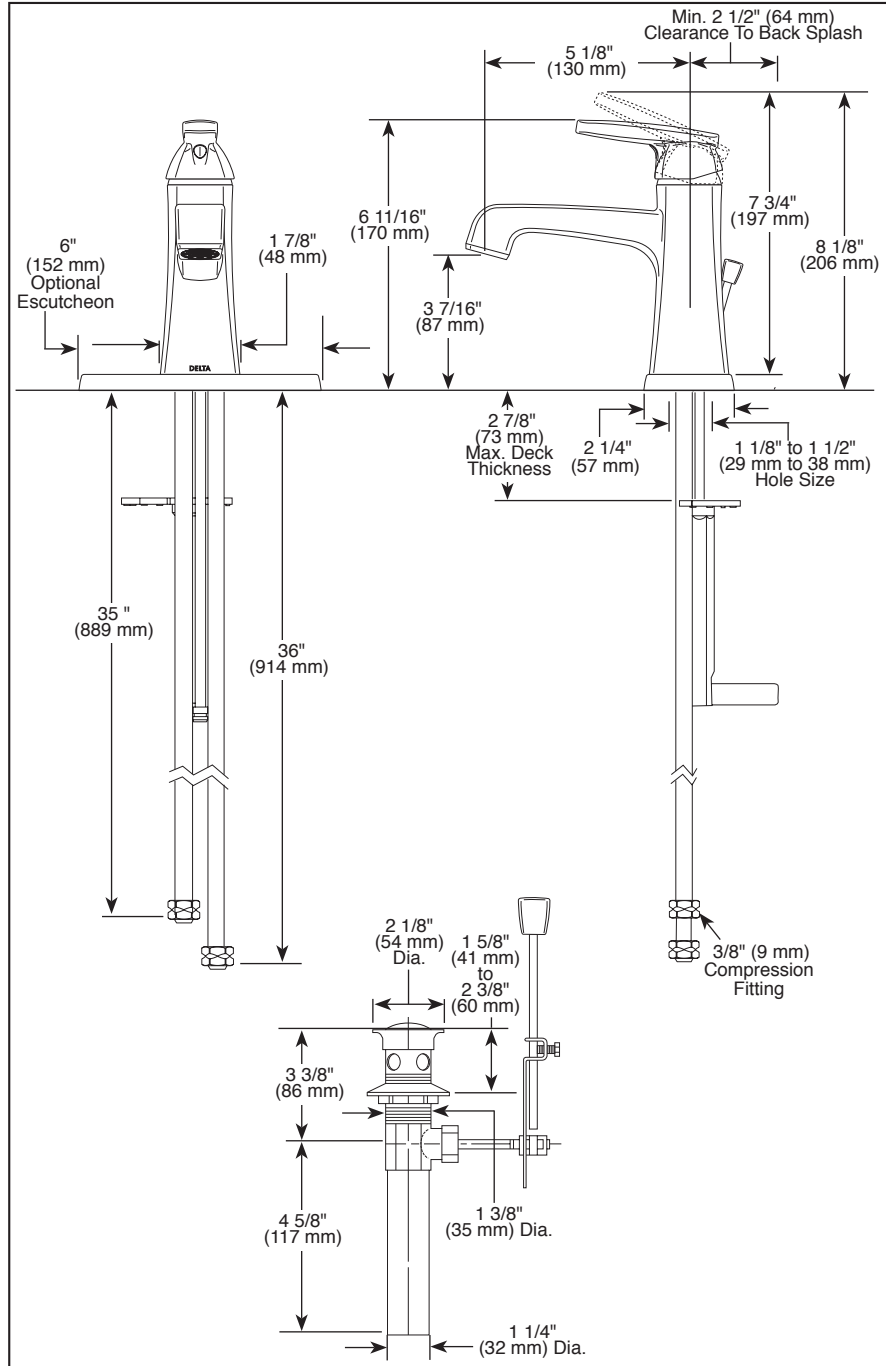

Submitted Model No.: \_\_\_\_\_

Specific Features: \_\_\_\_\_

▲ Designate Proper Finish Suffix

Delta reserves the right (1) to make changes in specifications and materials, and (2) to change or discontinue models, both without notice or obligation. Dimensions are for reference only. See current full-line price book or [www.deltafaucet.com](http://www.deltafaucet.com) for finish options and product availability.

### STANDARD SPECIFICATIONS:

- Maximum 1.2 gpm @ 60 psi, 4.5 L/min @ 414 kPa
- One or three hole mount (escutcheon optional, included)
- Diamond coated ceramic cartridge
- 3/8" O.D. straight, staggered PEX supply lines
- Red/blue indicator markings
- Models have metal drain with pop-up type fitting with plated flange and stopper