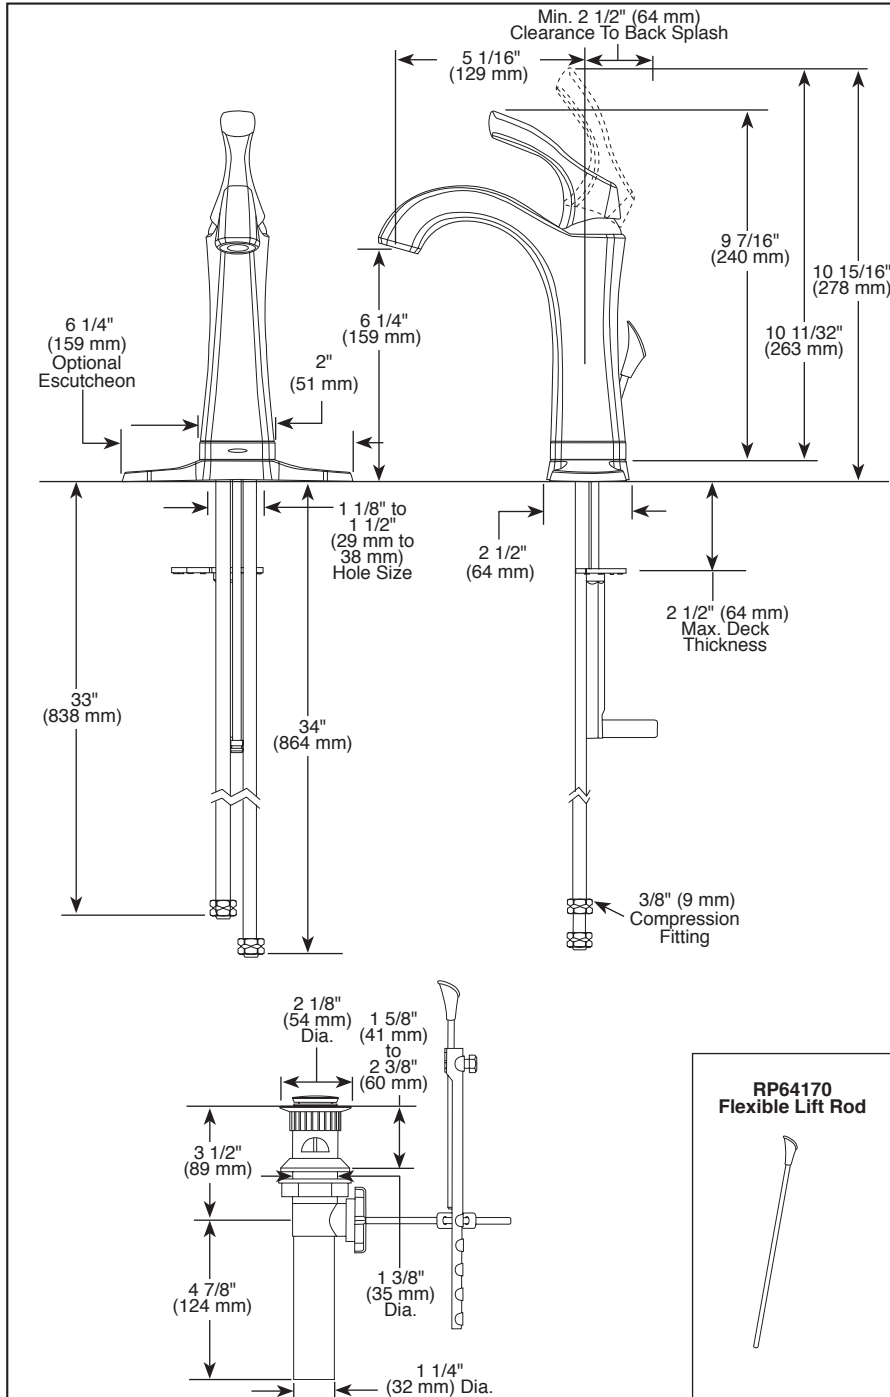

▲ Designate Proper Finish Suffix

Delta reserves the right (1) to make changes in specifications and materials, and (2) to change or discontinue models, both without notice or obligation. Dimensions are for reference only. See current full-line price book or www.deltafaucet.com for finish options and product availability.

DSP-L-592T-DST Rev. G

Delta Faucet Company

55 E. 111th Street, Indianapolis, IN 46280
350 South Edgeware Road, St. Thomas, ON N5P 4L1
© 2017 Delta Faucet Company